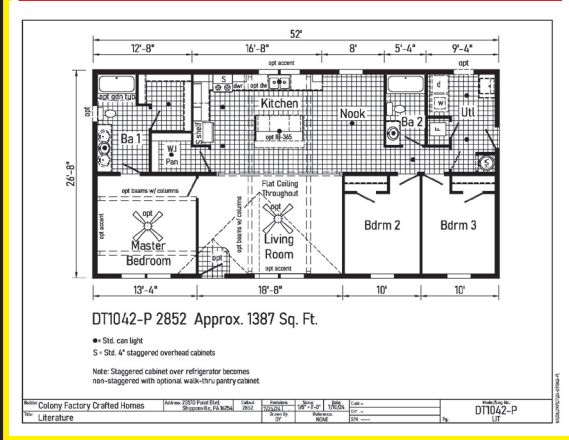

FREE
Site checks &
consultation with
3D DEVELOPMENT for
• Poured Foundations
• Site Development